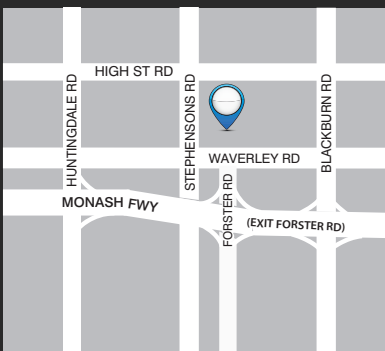

Your uniform is available at the PSW STORES IN MOUNT WAVERLEY & HAMPTON PARK

PSW.COM.AU
SAVE TIME, SHOP ONLINE!

NOSSAL *High School*

PSW MOUNT WAVERLEY

288-290 Stephenson Road,
Mount Waverley VIC, 3149

Phone: (03) 9768 0335

REGULAR TRADING HOURS**

Tues to Fri: 9:00am - 5:00pm
Sat: 10:00am - 1:00pm

PSW HAMPTON PARK

Unit 2, 10-12 South Link,
Dandenong South VIC, 3175

Phone: (03) 9768 0343

REGULAR TRADING HOURS**

Tues to Fri: 9:00am - 5:00pm
Sat: 10:00am - 1:00pm